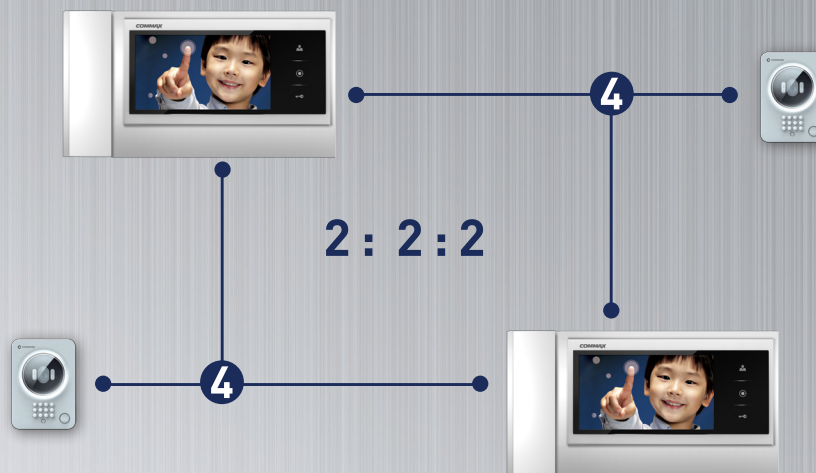

New 7" Crystal View CDV-70K

Icons

• Monitor	
• Interphone	
• Open	

Specification

Power source AC 100~240V, 50/60Hz
Mounted type Wall surface mounted type
LCD size 7" Color LCD
Wiring 4 wires
Dimension 311 X 168 X 49 (mm)

Features

- •PAL, NTSC Convertible
- •LED Back Light
- •Support 2 Cameras, 2 Monitors and 2 Interphones
- •Door lock release
- •Interphone fuction (DP-4VHP)

Diagram

COMMAX.Co.,Ltd.

•#513-11, Sangdaewon-dong, Jungwon-gu, Seongnam-city, Kyunggi-do, Korea
•TEL, +82-31-7393-540~550 FAX, +82-31-745-2133

www.commax.com

World Class Product of KOREA